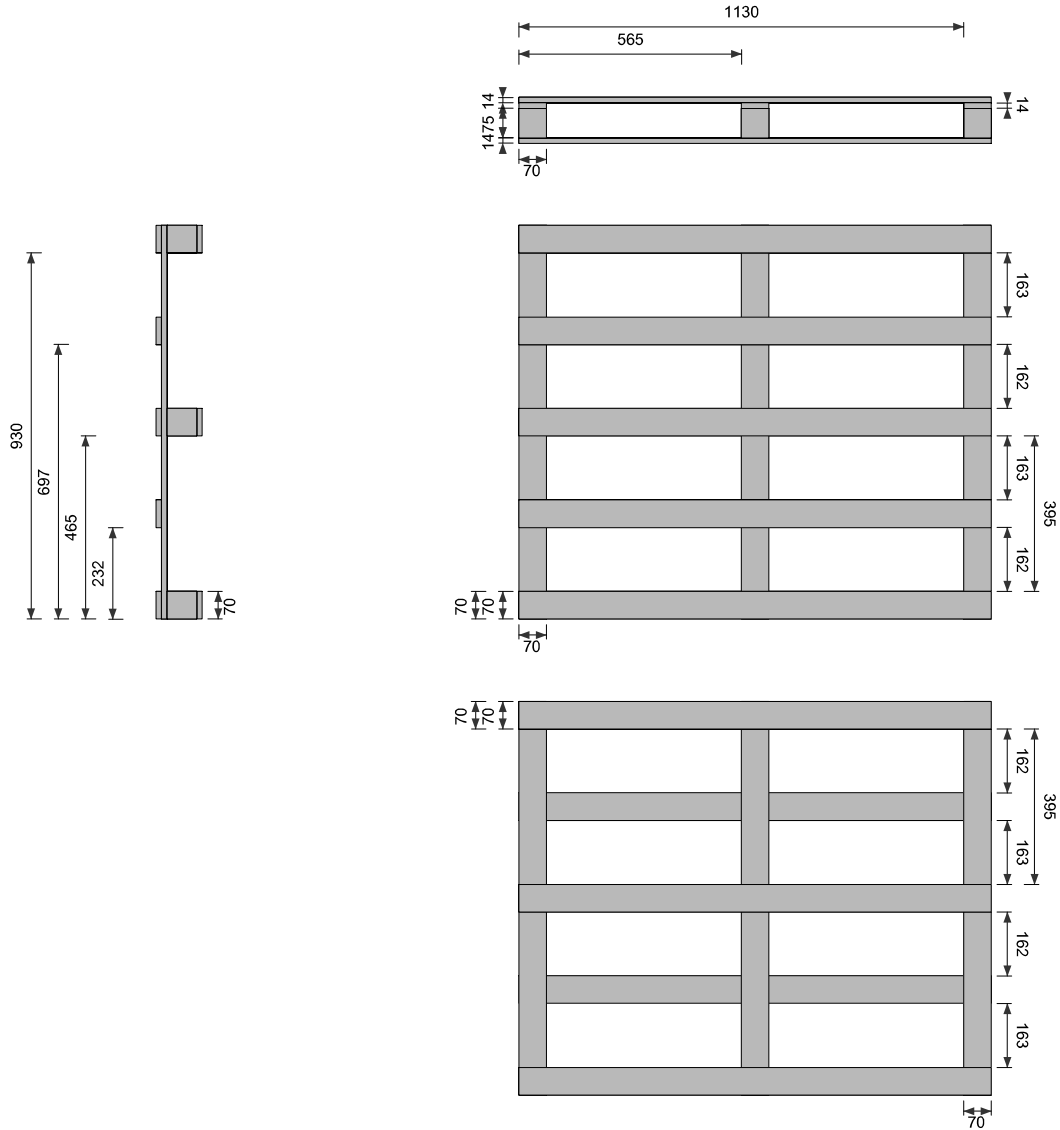

Pallet: Four way (Quantity: 1) 1000 x 1200 x 117 mm

Elements

Deckboards (Quantity: 5)

Material: Standard (20 % MC)
Quantity: 5 70 x 1200 x 14 mm

Stringerboards (Quantity: 3)

Material: Standard (20 % MC)
Quantity: 3 1000 x 70 x 14 mm

Blocks (Quantity: 9)

Material: Standard (20 % MC)
Quantity: 9 70 x 70 x 75 mm

Bottom Deckboards (Quantity: 3)

Material: Standard (20 % MC)
Quantity: 3 70 x 1200 x 14 mm

Note: