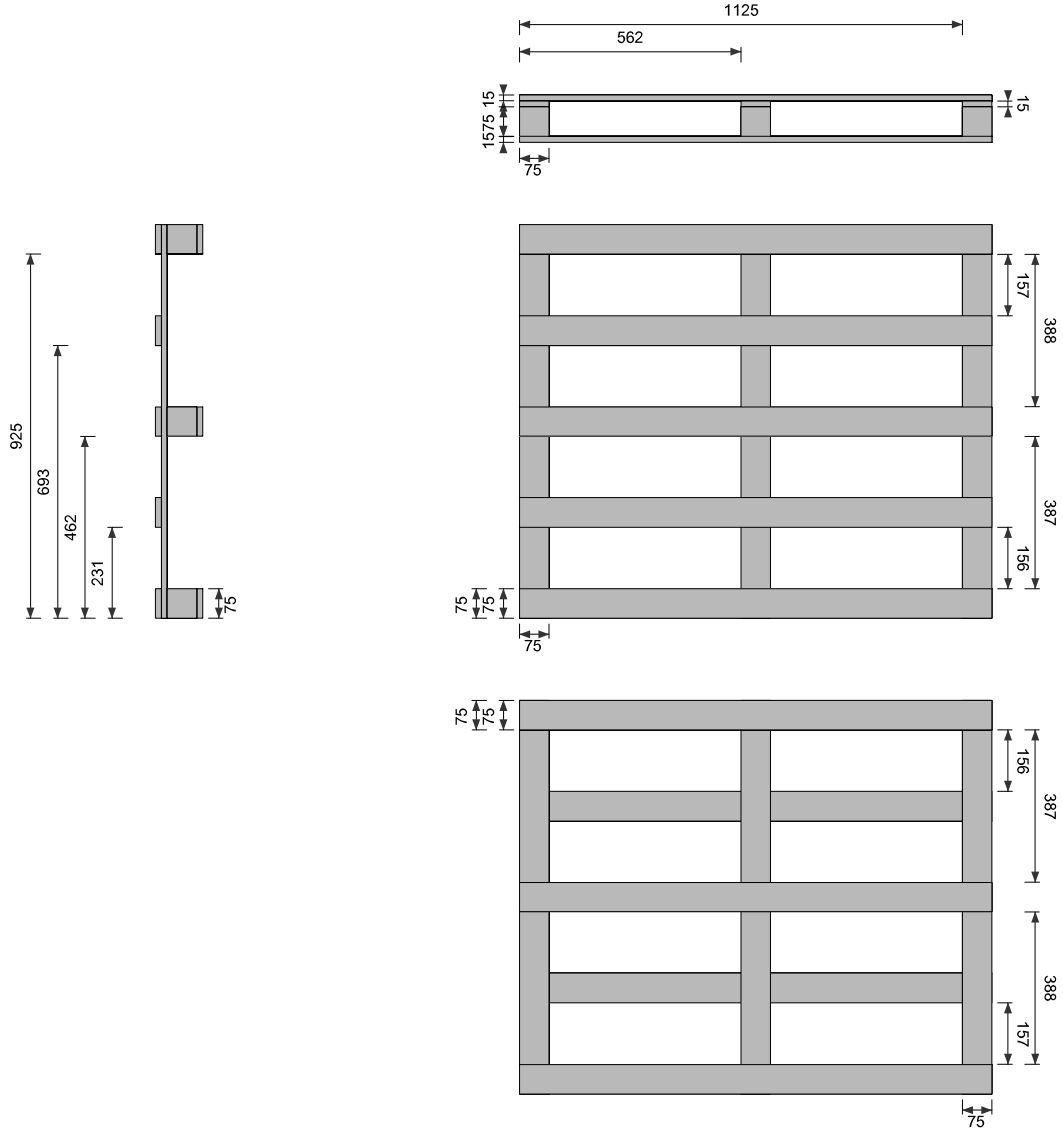

Pallet: Four way (Quantity: 1) 1000 x 1200 x 120 mm

Elements

Deckboards (Quantity: 5)

Material: Standard (20 % MC)
Quantity: 5 75 x 1200 x 15 mm

Stringerboards (Quantity: 3)

Material: Standard (20 % MC)
Quantity: 3 1000 x 75 x 15 mm

Blocks (Quantity: 9)

Material: Standard (20 % MC)
Quantity: 9 75 x 75 x 75 mm

Bottom Deckboards (Quantity: 3)

Material: Standard (20 % MC)
Quantity: 3 75 x 1200 x 15 mm

Note: