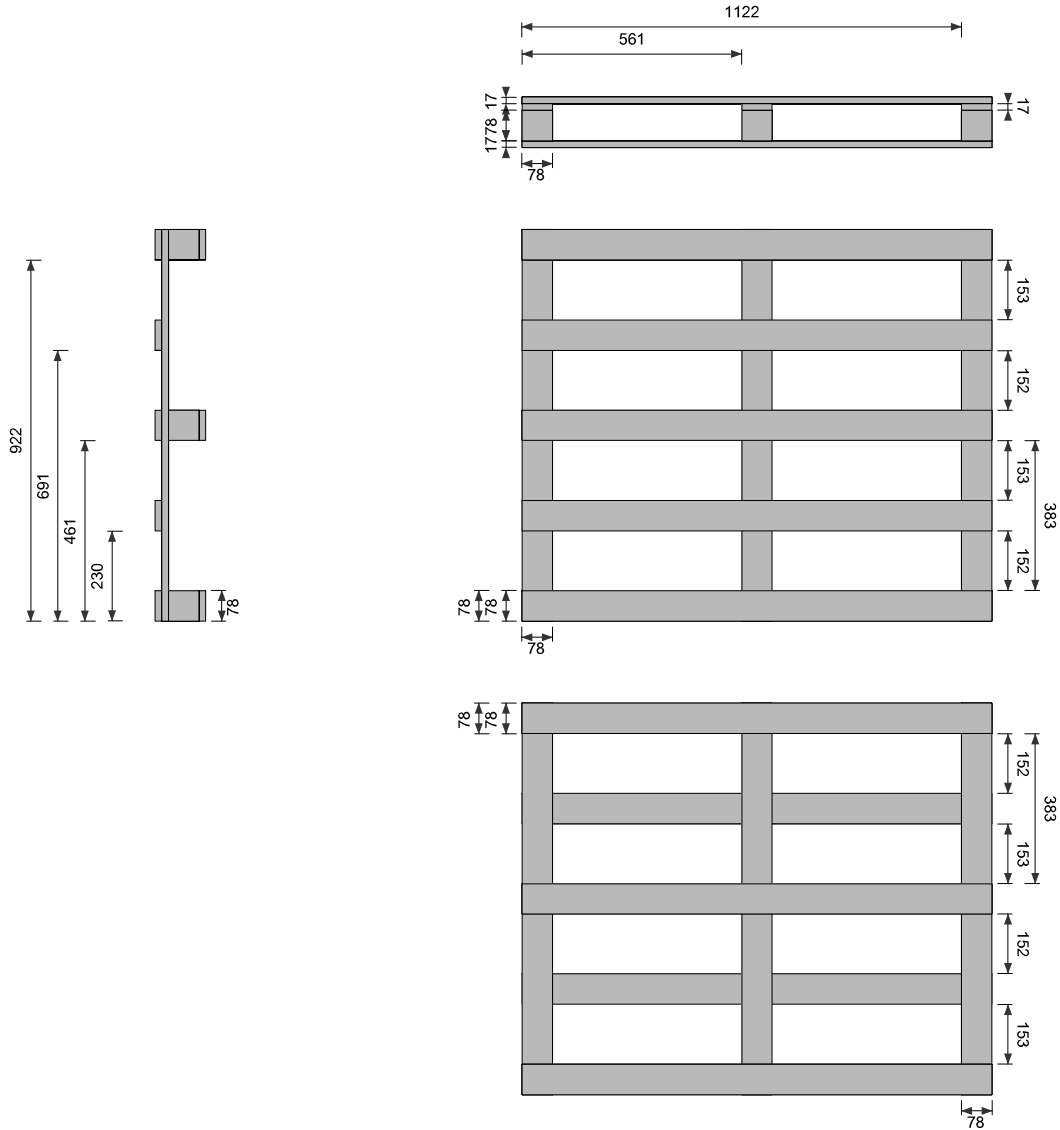

Pallet: Four way (Quantity: 1) 1000 x 1200 x 129 mm

Elements

Deckboards (Quantity: 5)

Material: Standard (20 % MC)
Quantity: 5 78 x 1200 x 17 mm

Stringerboards (Quantity: 3)

Material: Standard (20 % MC)
Quantity: 3 1000 x 78 x 17 mm

Blocks (Quantity: 9)

Material: Standard (20 % MC)
Quantity: 9 78 x 78 x 78 mm

Bottom Deckboards (Quantity: 3)

Material: Standard (20 % MC)
Quantity: 3 78 x 1200 x 17 mm

Note: