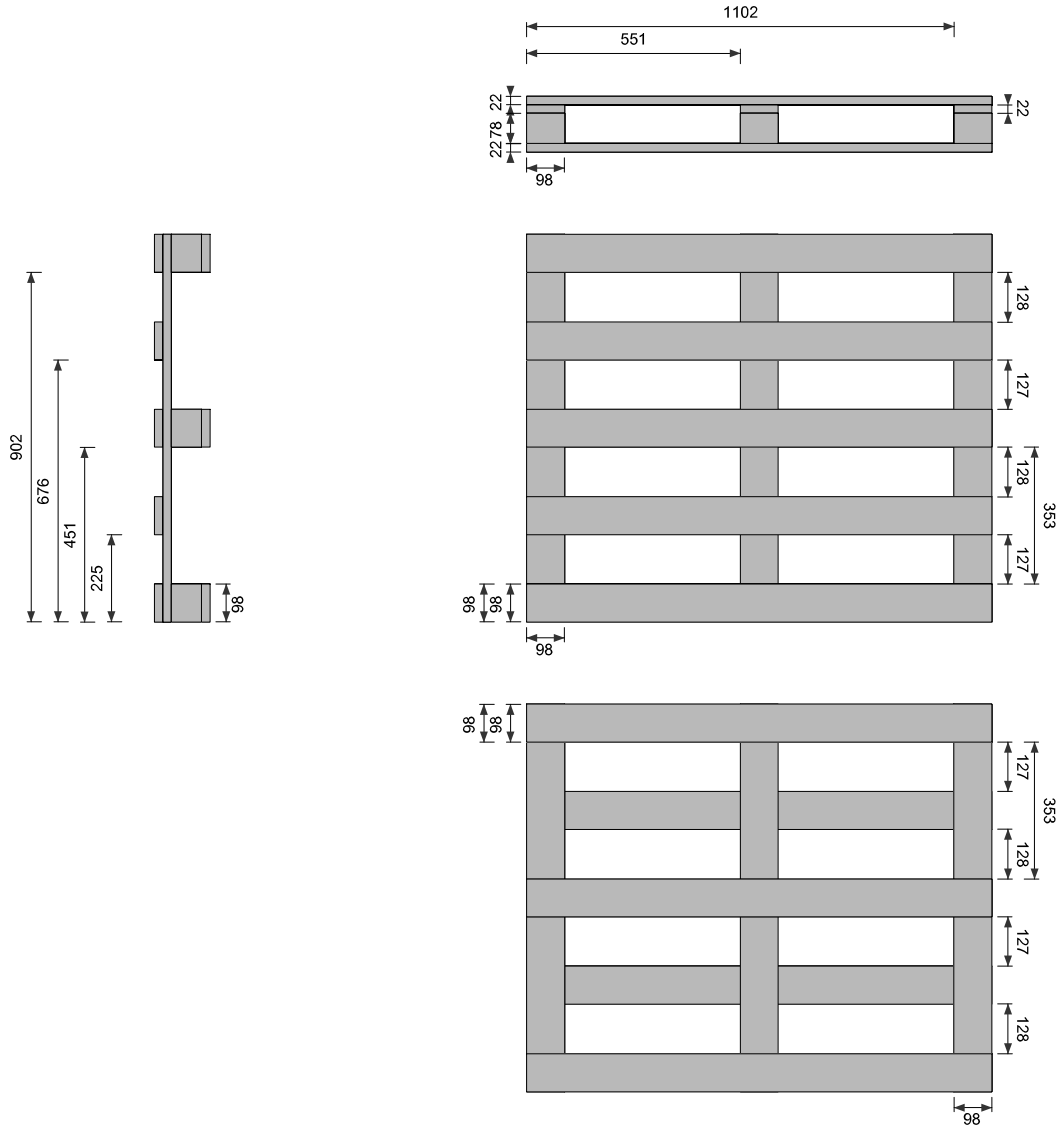

**Pallet: Four way (Quantity: 1) 1000 x 1200 x 144 mm**

**Elements**

**Deckboards (Quantity: 5)**

Material: Standard ( 20 % MC )  
Quantity: 5 98 x 1200 x 22 mm

**Stringerboards (Quantity: 3)**

Material: Standard ( 20 % MC )  
Quantity: 3 1000 x 98 x 22 mm

**Blocks (Quantity: 9)**

Material: Standard ( 20 % MC )  
Quantity: 9 98 x 98 x 78 mm

**Bottom Deckboards (Quantity: 3)**

Material: Standard ( 20 % MC )  
Quantity: 3 98 x 1200 x 22 mm

Note: