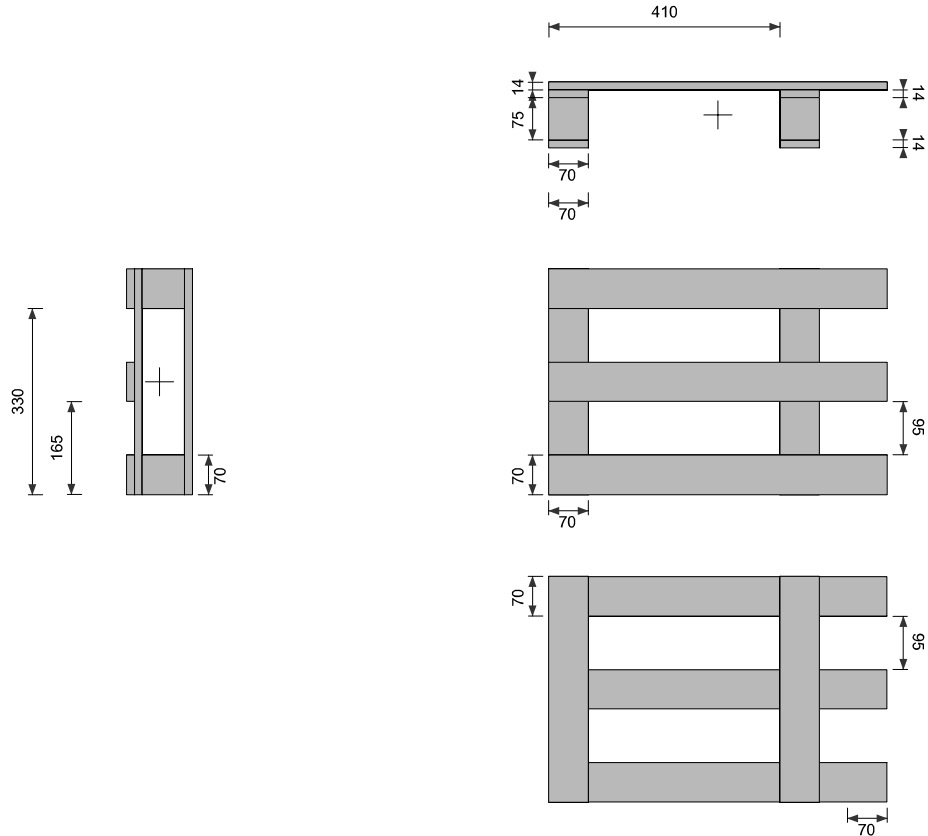

Pallet: Four way (Quantity: 1) 400 x 600 x 117 mm

Elements

Deckboards (Quantity: 3)

Material: Standard (20 % MC)
Quantity: 3 70 x 600 x 14 mm

Stringerboards (Quantity: 2)

Material: Standard (20 % MC)
Quantity: 2 400 x 70 x 14 mm
Wings (L): 0 - 0
Wings (W): 0 - 120

Blocks (Quantity: 4)

Material: Standard (20 % MC)
Quantity: 4 70 x 70 x 75 mm
Wings (L): 0 - 0
Wings (W): 0 - 120

Bottom Deckboards (Quantity: 2)

Material: Standard (20 % MC)
Quantity: 2 400 x 70 x 14 mm
Wings (L): 0 - 0
Wings (W): 0 - 120