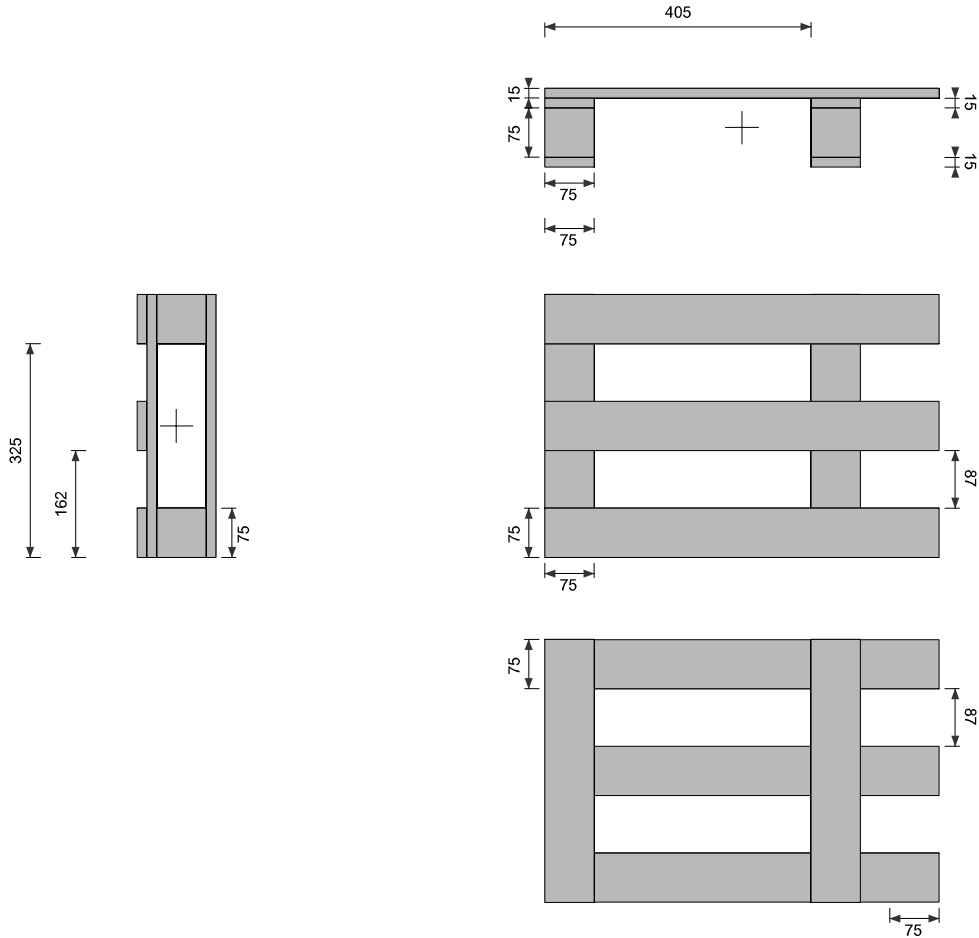

Pallet: Four way (Quantity: 1) 400 x 600 x 120 mm

Elements

Deckboards (Quantity: 3)

Material: Standard (20 % MC)
Quantity: 3 75 x 600 x 15 mm

Stringerboards (Quantity: 2)

Material: Standard (20 % MC)
Quantity: 2 400 x 75 x 15 mm
Wings (L): 0 - 0
Wings (W): 0 - 120

Blocks (Quantity: 4)

Material: Standard (20 % MC)
Quantity: 4 75 x 75 x 75 mm
Wings (L): 0 - 0
Wings (W): 0 - 120

Bottom Deckboards (Quantity: 2)

Material: Standard (20 % MC)
Quantity: 2 400 x 75 x 15 mm
Wings (L): 0 - 0
Wings (W): 0 - 120