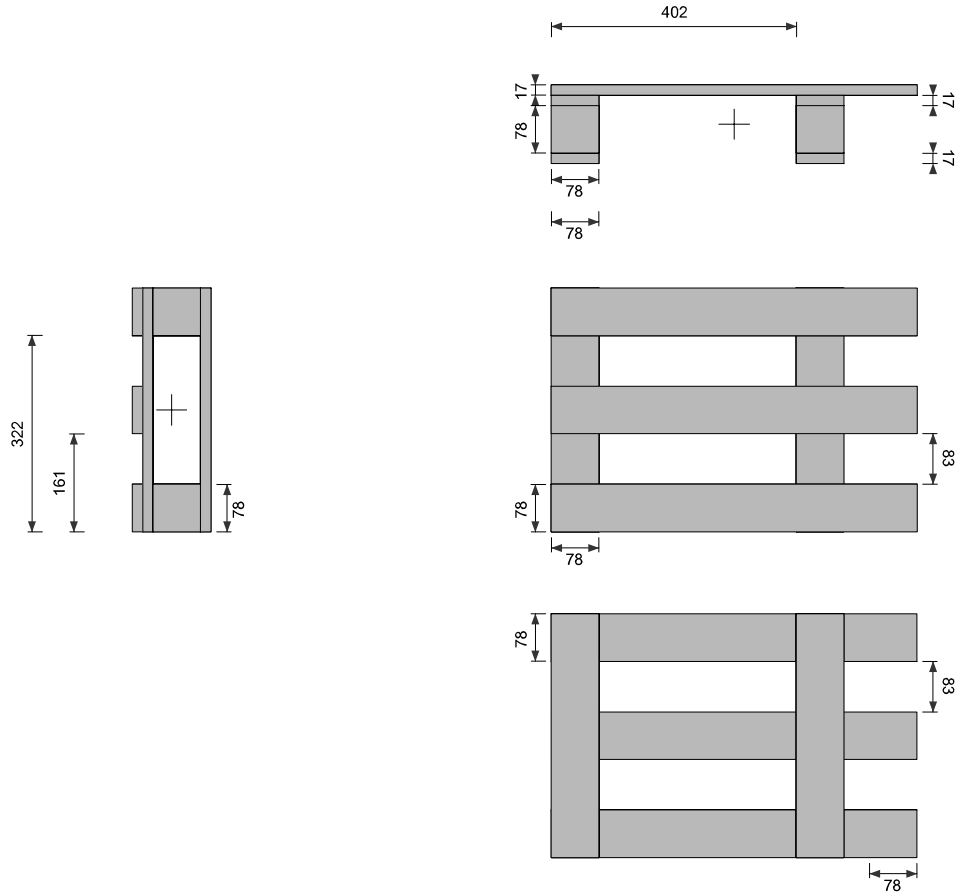

Pallet: Four way (Quantity: 1) 400 x 600 x 129 mm

Elements

Deckboards (Quantity: 3)

Material: Standard (20 % MC)
 Quantity: 3 78 x 600 x 17 mm

Stringerboards (Quantity: 2)

Material: Standard (20 % MC)
 Quantity: 2 400 x 78 x 17 mm
 Wings (L): 0 - 0
 Wings (W): 0 - 120

Blocks (Quantity: 4)

Material: Standard (20 % MC)
 Quantity: 4 78 x 78 x 78 mm
 Wings (L): 0 - 0
 Wings (W): 0 - 120

Bottom Deckboards (Quantity: 2)

Material: Standard (20 % MC)
 Quantity: 2 400 x 78 x 17 mm
 Wings (L): 0 - 0
 Wings (W): 0 - 120