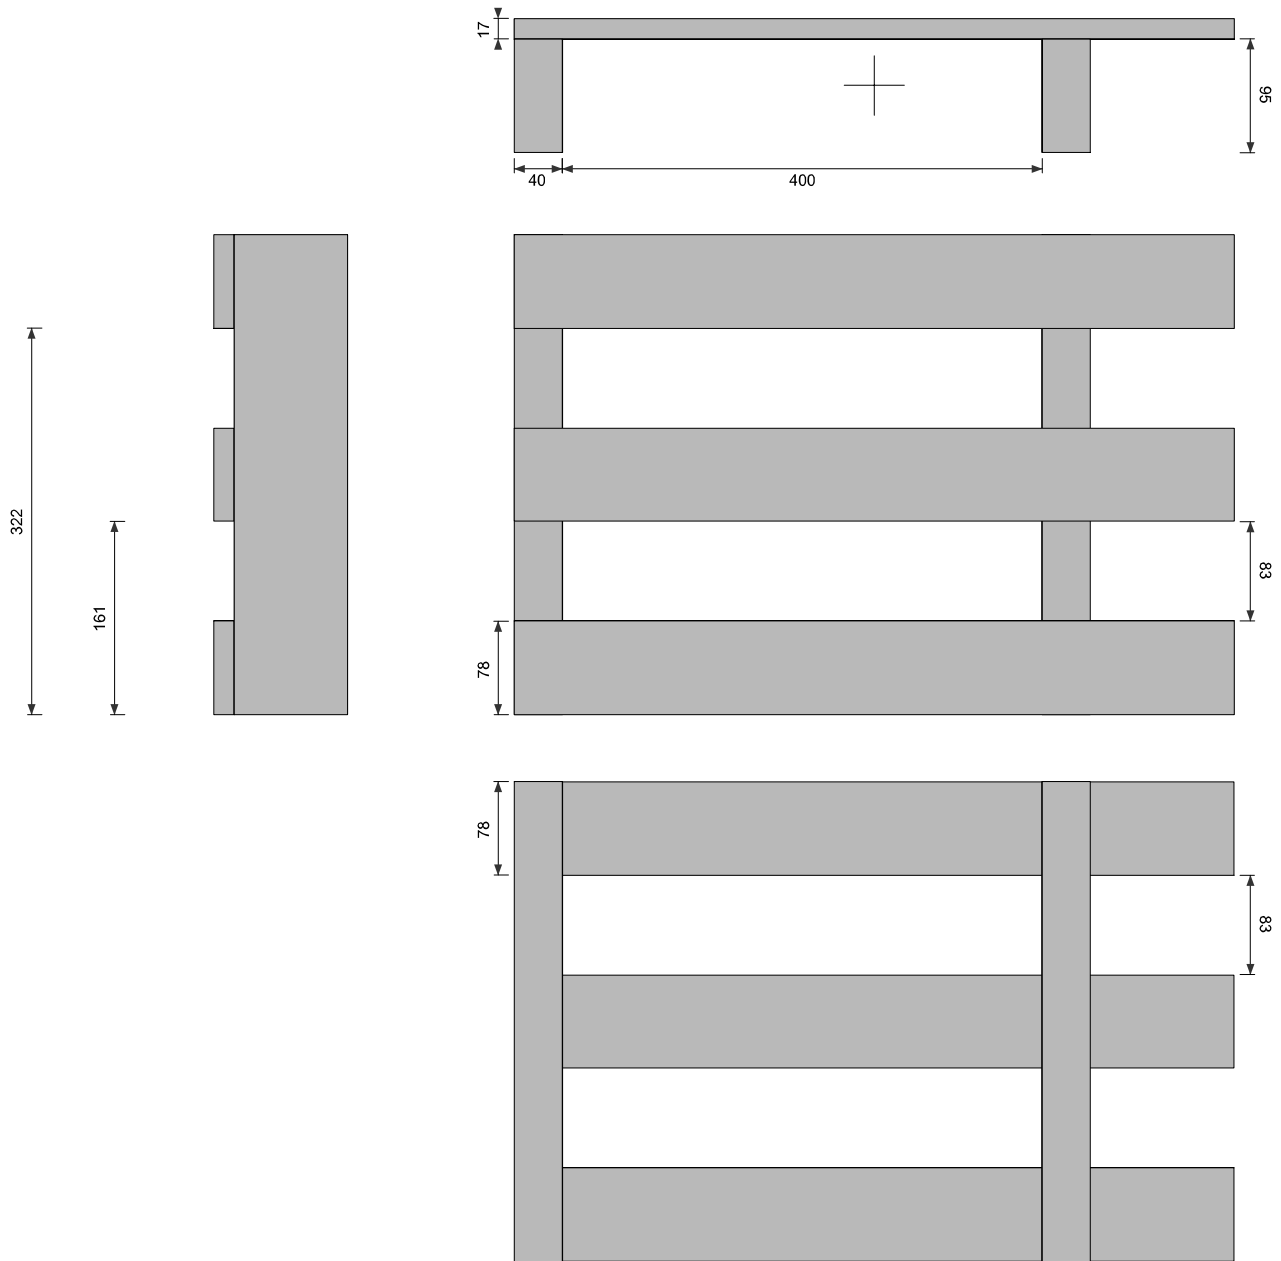

Pallet: Two way (Quantity: 1) 400 x 600 x 112 mm

Elements

Deckboards (Quantity: 3)

Material: Standard (20 % MC)

Quantity: 3 78 x 600 x 17 mm

Stringers (Quantity: 2)

Material: Standard (20 % MC)

Quantity: 2 400 x 40 x 95 mm

Wings (L): 0 - 0

Wings (W): 0 - 120

Note: